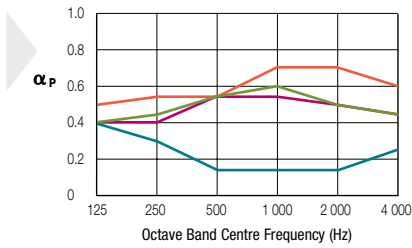

DUNE SUPREME/ DUNE VECTOR

Option: DUNE SUPREME Unperforated

www.armstrong-ceilings.co.uk
www.armstrong-ceilings.ie
www.armstrong.eu

DUNE SUPREME/ DUNE VECTOR

DUNE SUPREME/ DUNE VECTOR

	BOARD	TEGULAR	MICROLOOK	VECTOR
	 Prelude XL ² /TLX 24 mm Prelude Sixty ²	 Prelude XL ² /TLX 24 mm Prelude Sixty ²	 Prelude XL ² /TL 15 mm Interlude XL ² 15 mm	 Prelude XL ² 24 mm Prelude Sixty ²
	 15mm	 9.5mm 15mm 15° A 6.5mm	 5mm 8mm 15mm 15° A	 575mm 6mm 560mm 19mm 10mm 594mm 10mm 594mm 14mm
DUNE			9813 M	3321 M
500 x 500 x 15 mm				
600 x 600 x 19 mm				
1200 x 300 x 15 mm			2020 M	
1200 x 600 x 15 mm		9687 M	2727 M	
DUNE SUPREME				
600 x 600 x 15 mm	2271 M	2273 M	2274 M	
600 x 1200 x 15 mm	2272 M			
DUNE SUPREME Unperforated				
600 x 600 x 15 mm	2276 M	2278 M	2279 M	
600 x 1200 x 15 mm	2277 M			

COLORTONE DUNE: Carrara (CA), Platinum (PN), Blue Mountain (BT).

EN ISO 354 & EN ISO 11654

α_w	NRC	125	250	500	1000	2000	4000	Hz	
• DUNE SUPREME (Board/Tegular/MicroLook)									
0.55	0.50	0.40	0.45	0.55	0.60	0.50	0.45		α_p
Sound Absorption Class = D									
• DUNE (Board/Tegular/MicroLook)									
0.55	0.50	0.40	0.40	0.55	0.55	0.50	0.45		α_p
Sound Absorption Class = D									
• DUNE Vector									
0.65	0.65	0.50	0.55	0.55	0.70	0.70	0.60		α_p
Sound Absorption Class = C									
• DUNE SUPREME Unperforated Board/Tegular/MicroLook									
0.15(L)	0.20	0.40	0.30	0.15	0.15	0.15	0.25		α_p
Sound Absorption Class = E									

RUS KM1 (G1, V1, D1, T1)
FZ 123

EN 12667 & ISO 8301

$\lambda = 0.06$ W/m K

99 % RH (DUNE SUPREME)
95 % RH (DUNE VECTOR)

3.7 kg/m² (DUNE SUPREME)
≈ 6.2 kg/m² (DUNE Vector)

* DUNE SUPREME / DUNE SUPREME Unperforated = 44%, DUNE Vector = 43%. **DUNE = 84%.